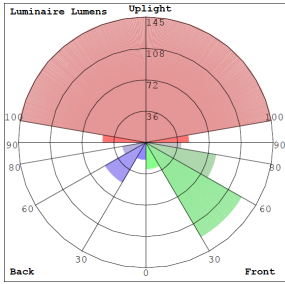

Lighting:

- Multi CCT (Selectable Switch on the LED Board)
- Lens: Acrylic PC lens
- Total Lumens: 1200LM
- Color Temperatures: 2700K/3000K/3500K/4000K/5000K
- Color Rendering Index: CRI ≥ 80
- Beam Angle: 120°
- Rated life: 70,000 Hrs

W/G-02022020

Photometrics: LDSS-MCT5-ORB

BUG Rating: B0-U3-G1

12W,5000K, Area 25'x 25' Mounting Height: 9'

Other Views:

Side View

Front View

Back View