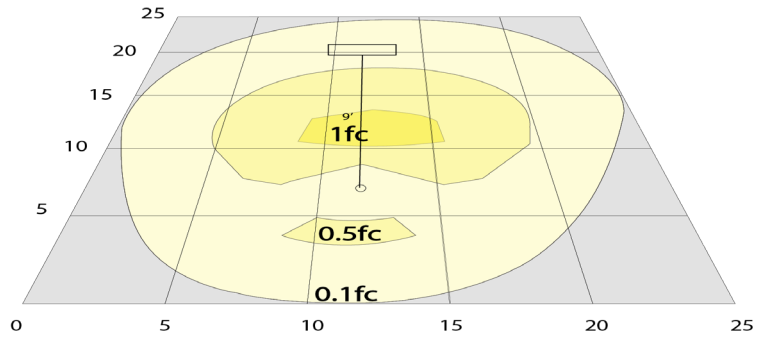

W/G-02022020

Photometrics: LDSS-MCT5-ORB

BUG Rating: B0-U3-G1

12W,5000K, Area 25'x 25' Mounting Height: 9'

Other Views:

Side View

Front View

Back View