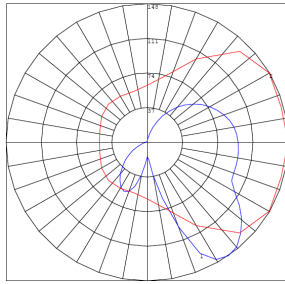

W/G-02022020

Photometrics: LDSS-MCT5-ORB

BUG Rating: B0-U3-G1

12W,5000K, Area 25'x 25' Mounting Height: 9'

Other Views:

Side View

Front View

Back View