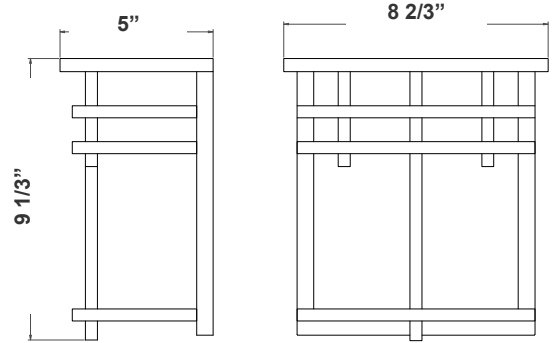

LDSS SERIES OUTDOOR LIGHTING

LDSS-MCT5-ORB

WESTGATE
THE FUTURE IS HERE...AND IT'S QUITE BRIGHT!

Customer Name: _____

Project Name: _____

Note: _____

Type: _____

9 1/3"(H) x 8 2/3"(W) x 5"(D)